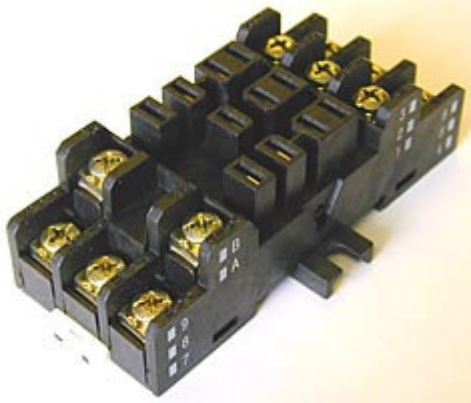

İMAJ TEKNİK
ELEKTRİK ELEKTRONİK MALZ. SAN. VE TİC. LTD. ŞTİ.

SOCKETS

PAV à vis pour série 1200

TEC

front wiring socket /
screw terminals 9976

Dimensions

Connection

VERSIONS ▾

9976 socket is a front wiring socket with screw terminals for relay 1275.

OPTIONS ▾

See detailed indication regarding mounting and withdrawal in the technical support pages of this site.

İMAJTEKNİK LTD ŞTİ