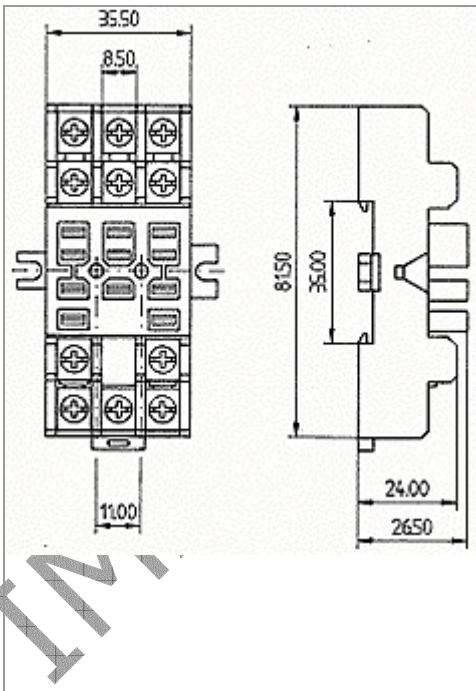

İMAJ TEKNİK
ELEKTRİK ELEKTRONİK MALZ. SAN. VE TİC. LTD. ŞTİ.

SOCKETS

PAV à vis pour série 1200

TEC

front wiring socket /
screw terminals 9976

Dimensions

Connection

VERSIONS ▾

9976 socket is a front wiring socket with screw terminals for relay 1275.

OPTIONS ▾

See detailed indication regarding mounting and withdrawal in the technical support pages of this site.

İMAJTEKNİK LTD ŞTİ